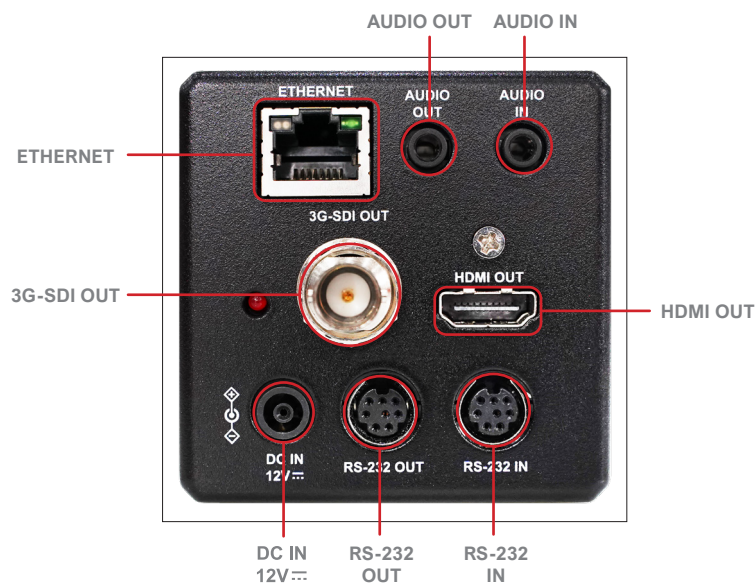

Product Specifications

Camera	
Sensor	1/2.5" 8.57 MP CMOS
Video Format	1080p : 60 / 59.94 / 50 / 30 / 29.97 / 25 720p : 59.94 / 50 / 29.97 / 25 1080i : 60 / 59.94 / 50
Video Output Interface	HDMI 2.0 / 3G-SDI / Ethernet
Optical Zoom	30x
Digital Zoom	12x
Horizontal Viewing Angle	68°
Vertical Viewing Angle	38.3°
Diagonal Viewing Angle	78°
Aperture	F1.6 ~ F3.4
Focal Length	4.6mm ~ 135mm
Shutter Speed	1/1 ~ 1/10,000 sec
Minimum Object Distance	1.5m (Wide / Tele)
Video S/N Ratio	> 50dB
Minimum Illumination	0.1 lux (F1.6, 50IRE, 30fps)
Focus System	Auto / Manual / Smart AF
Gain Control	Auto / Manual
White Balance	Auto / Manual
Exposure Control	Auto / Manual
WDR	Yes
3D NR	Yes
Image Flip	Yes
Tally Light	Yes
Preset Positions	256

Output	
HDMI / 3G-SDI	1080p 60fps
IP Stream	HEVC(H.265) 1080p 60fps H.264 1080p 60fps H.264 640x360 30fps
IP Compression	H.264 / HEVC(H.265)
Network	
IP Protocol	RTSP / RTMP / RTMPS / MPEG-TS / SRT
PoE	PoE (IEEE802.3af)
Audio	
Input	Line In / MIC In
Output	Ethernet / HDMI
Compression Format	AAC / G.711
Camera Control	
Interface	RS-232 / Ethernet
Protocol	VISCA / VISCAIP / PELCO D / ONVIF
General	
DC In	12V +/- 20%
Power Consumption	PoE: 10.5 W DC In: 9.5 W
Weight	2.2 lbs (1 kg)
Dimension	7.4" x 2.6" x 2.6" (187 x 67 x 67 mm)

I/O CONNECTIONS

Lumens®

Lumens Integration, Inc.
4116 Clipper Court
Fremont, CA, 94538
Phone: +1-866-600-0988
Fax: +1-510-252-1389

Lumens Europe
De Nayerstraat 17 9470
Denderleeuw Belgium
Phone : +32-473-58-38-95
Fax : +32-2-452-76-00

www.MyLumens.com